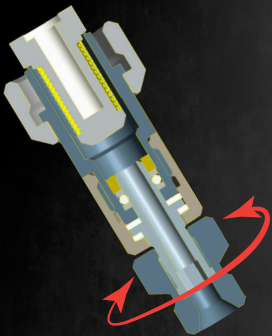

**SAGOLA**  
an Elcometer company

www.sagola.com

▲ Reference  
Filter holder with  
swivel coupling  
564 101 10

# New filter holder with swivel coupling for the Mix spray gun **Mini Xtreme Mix**

**SMOOTHER AND EASE OF TURN AT HIGH PRESSURES**

- New SAGOLA design
- Exclusive system with high pressure rotary joint
- High reliability. Great resistance
- Prevents twisting of the hose
- Robust and lighter
- Made of stainless steel